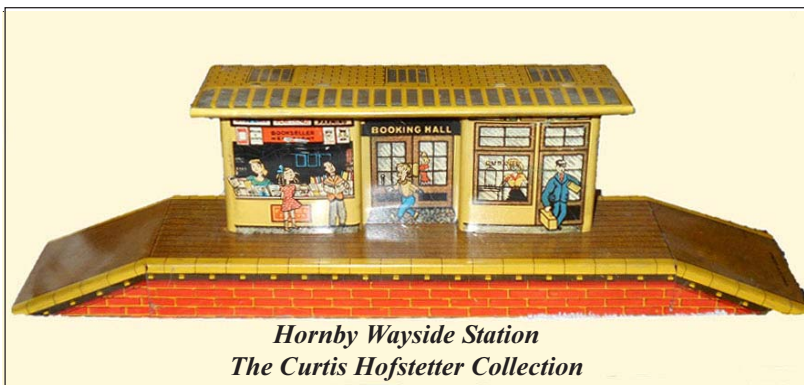

VIRGINIA TRAIN COLLECTORS

York Show & Tell

April 2015

*Unopened Lionel Circus Set
The Russell Youens Collection*

*Clockwork Kao and Willy
The Jody Yuhase Collection*

*Clockwork Hornby Engine and Tender
The John Gilmer Collection*

*Scale C&O Gondola
The Bill Crowe Collection*

*Clockwork Chicken Boxcar
The Jody Yuhase Collection*

*Hornby Wayside Station
The Curtis Hofstetter Collection*

*Lionel No. 156 Station Platform from 1942
The Bill Crowe Collection*