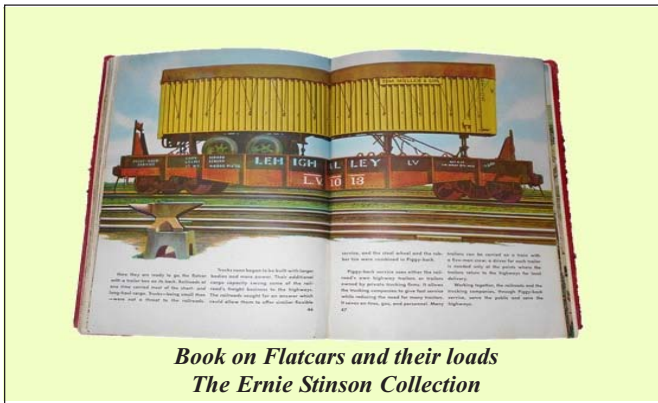

*Book on Flatcars and their loads
The Ernie Stinson Collection*